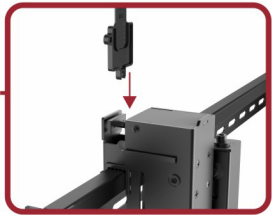

PO6-48T

Video Wall Mounting System

Quick-release Latch easily activates lock & unlock mode to secure displays in place firmly.

Multi-dimensional Micro Adjustment enables precision alignment of the video wall configuration including depth, height and tilt.

Pop-out Lock System ensures safety use by reducing the possibility of accidental pop-outs via the additional plastic plug-in pieces.

Pop-out Extension easily pulls out for installation and maintenance.

Anti-theft Design offers an additional insurance against theft. (a padlock required)

Video Wall Mounting System

■ P06-48T

Landscape Mount with Pop-out

MOST **45"-80"**
 MAX. VESA 800x400

RATED
70kg/154lbs

$-2^{\circ} \sim +4^{\circ}$ $+3^{\circ} \sim -3^{\circ}$

VESA
 Compatible

200x200	400x200
300x300	400x400
600x400	800x400

95-285mm

Customized Support

100% compatible with 40x40 mm / 45x45 mm T-slotted extrusion pipes which can be purchased and cut by customers themselves.