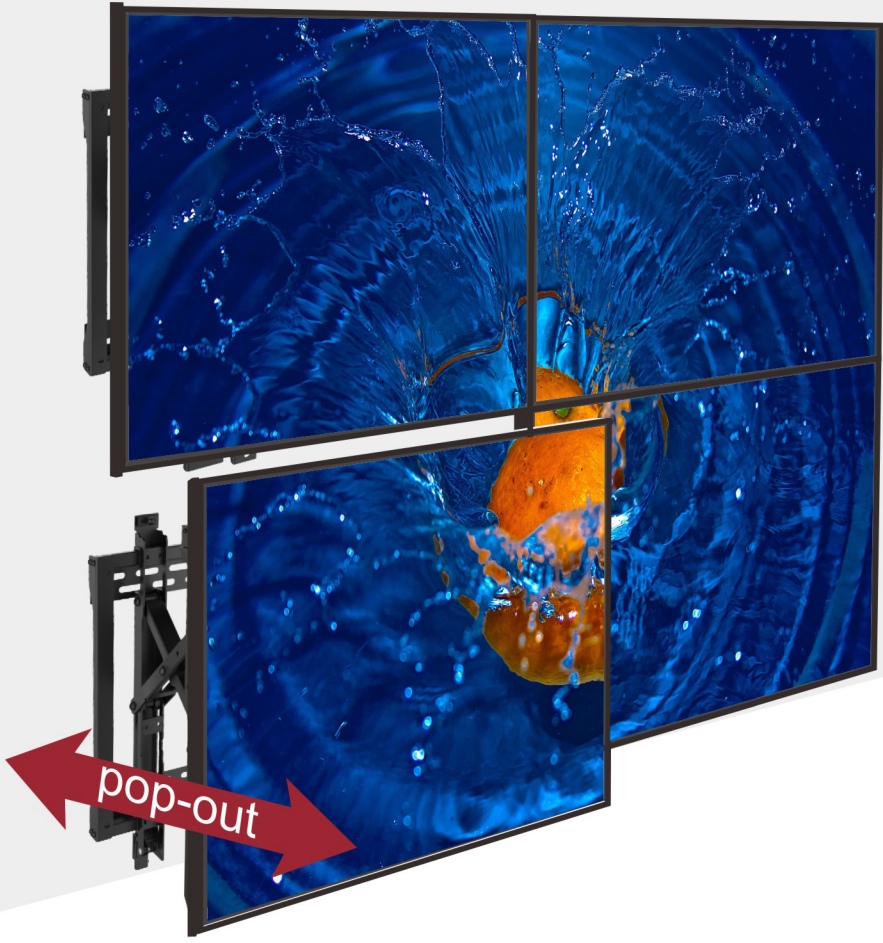

PO6-48T

Video Wall Mounting System

Quick-release Latch easily activates lock & unlock mode to secure displays in place firmly.

Multi-dimensional Micro Adjustment enables precision alignment of the video wall configuration including depth, height and tilt.

Pop-out Lock System ensures safety use by reducing the possibility of accidental pop-outs via the additional plastic plug-in pieces.

Pop-out Extension easily pulls out for installation and maintenance.

Anti-theft Design offers an additional insurance against theft. (a padlock required)

Video Wall Mounting System

■ P06-48T

Landscape Mount with Pop-out

MOST **45"-80"**
 MAX. VESA 800x400

RATED
70kg/154lbs

$-2^{\circ} \sim +4^{\circ}$ $+3^{\circ} \sim -3^{\circ}$

VESA
 Compatible

200x200	400x200
300x300	400x400
600x400	800x400

95-285mm

Customized Support

100% compatible with 40x40 mm / 45x45 mm T-slotted extrusion pipes which can be purchased and cut by customers themselves.