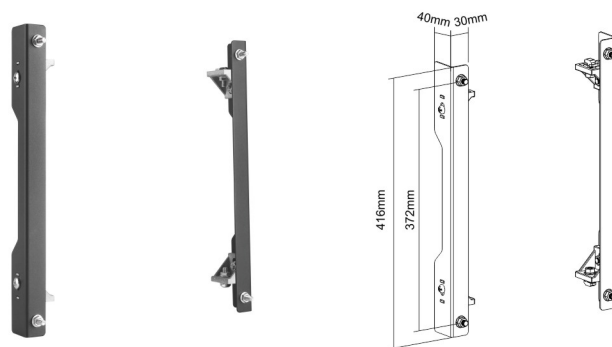

■ P06-Edge

Installation
never been
such easier !