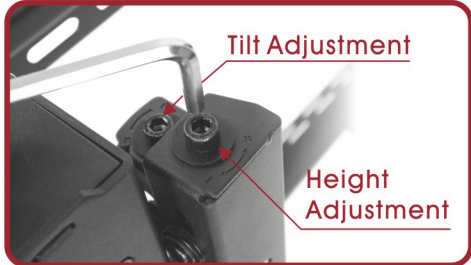

PO6-48T

Video Wall Mounting System

Quick-release Latch easily activates lock & unlock mode to secure displays in place firmly.

Multi-dimensional Micro Adjustment enables precision alignment of the video wall configuration including depth, height and tilt.

Pop-out Lock System ensures safety use by reducing the possibility of accidental pop-outs via the additional plastic plug-in pieces.

Pop-out Extension easily pulls out for installation and maintenance.

Anti-theft Design offers an additional insurance against theft. (a padlock required)

Video Wall Mounting System

■ P06-48T

Landscape Mount with Pop-out

MOST **45"-80"**
 MAX. VESA 800x400

RATED
70kg/154lbs

$-2^{\circ} \sim +4^{\circ}$ $+3^{\circ} \sim -3^{\circ}$

VESA
 Compatible

200x200	400x200
300x300	400x400
600x400	800x400

95-285mm

Customized Support

100% compatible with 40x40 mm / 45x45 mm T-slotted extrusion pipes which can be purchased and cut by customers themselves.