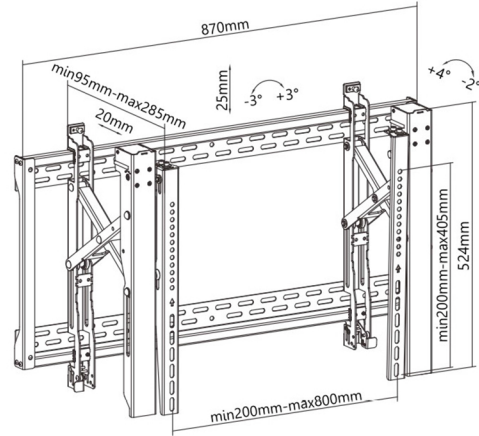

PO6-48T

Video Wall Mounting System

Quick-release Latch easily activates lock & unlock mode to secure displays in place firmly.

Multi-dimensional Micro Adjustment enables precision alignment of the video wall configuration including depth, height and tilt.

Anti-theft Design offers an additional insurance against theft. (a padlock required)

Video Wall Mounting System

■ P06-48T

Landscape Mount with Pop-out

MOST **45"-80"**
 MAX. VESA 800x400

RATED
70kg/154lbs

$-2^{\circ} \sim +4^{\circ}$ $+3^{\circ} \sim -3^{\circ}$

VESA
 Compatible

200x200	400x200
300x300	400x400
600x400	800x400

95-285mm

Customized Support

100% compatible with 40x40 mm / 45x45 mm T-slotted extrusion pipes which can be purchased and cut by customers themselves.