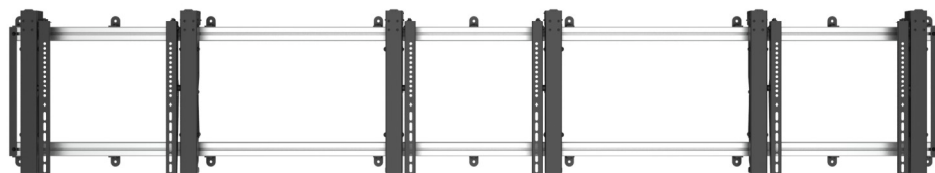

■ P06-Edge

Installation
never been
such easier !