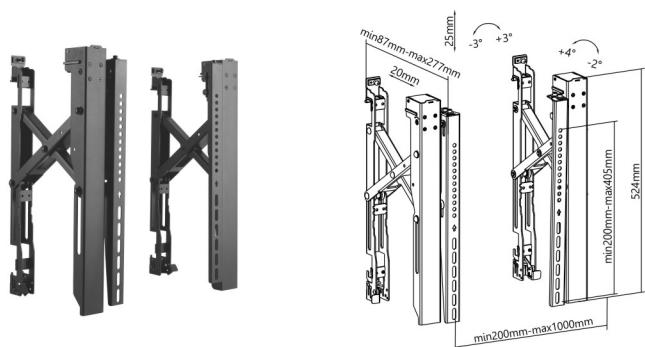

Video Wall Accessories

■ P06-Arm