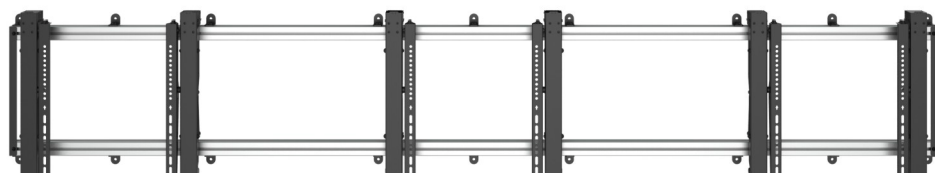

■ P06-Edge

Installation
never been
such easier !