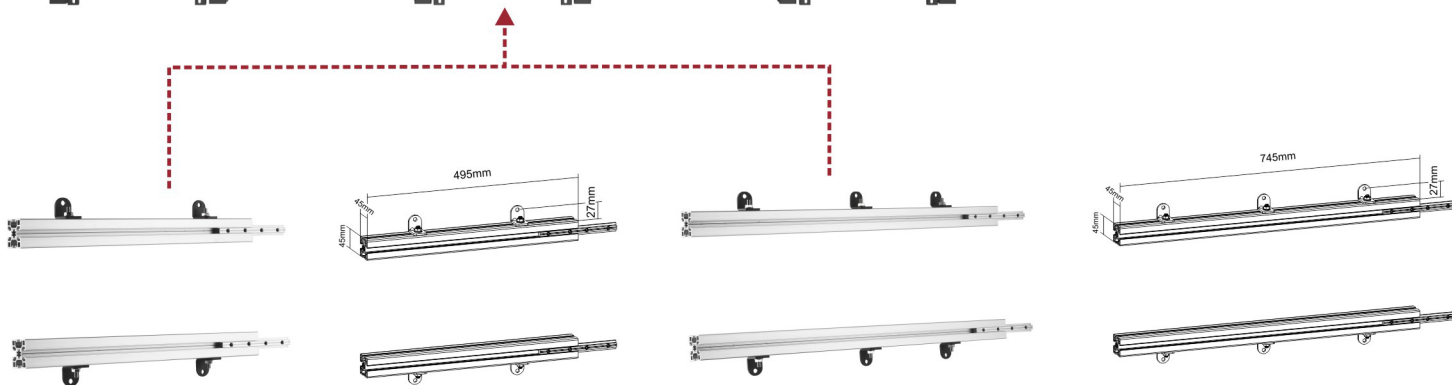

VESA
 Compatible

200x200	400x200
300x300	400x400
600x400	800x400

95-285mm

Customized Support

100% compatible with 40x40 mm / 45x45 mm T-slotted extrusion pipes which can be purchased and cut by customers themselves.

Video Wall Accessories

■ P06-Arm

■ P06-Edge

Installation
never been
such easier !

■ P06-Column50

■ P06-Column75