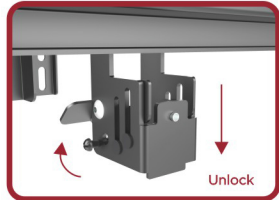

PO6-48T

Video Wall Mounting System

Quick-release Latch easily activates lock & unlock mode to secure displays in place firmly.

Multi-dimensional Micro Adjustment enables precision alignment of the video wall configuration including depth, height and tilt.

Pop-out Lock System ensures safety use by reducing the possibility of accidental pop-outs via the additional plastic plug-in pieces.

Pop-out Extension easily pulls out for installation and maintenance.

Anti-theft Design offers an additional insurance against theft. (a padlock required)

Video Wall Mounting System

■ P06-48T

Landscape Mount with Pop-out

MOST **45"-80"**
 MAX. VESA 800x400

RATED
70kg/154lbs

$-2^{\circ} \sim +4^{\circ}$ $+3^{\circ} \sim -3^{\circ}$

VESA
 Compatible

200x200	400x200
300x300	400x400
600x400	800x400

95-285mm

Customized Support

100% compatible with 40x40 mm / 45x45 mm T-slotted extrusion pipes which can be purchased and cut by customers themselves.