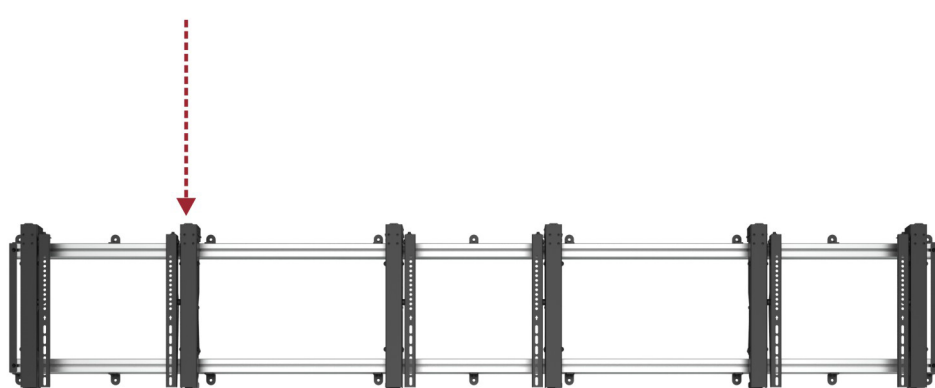

■ P06-Edge

Installation
never been
such easier !