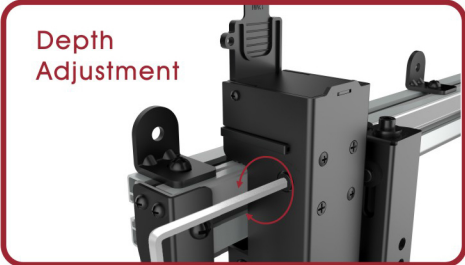

PO6-48T

Video Wall Mounting System

Quick-release Latch easily activates lock & unlock mode to secure displays in place firmly.

Multi-dimensional Micro Adjustment enables precision alignment of the video wall configuration including depth, height and tilt.

Pop-out Lock System ensures safety use by reducing the possibility of accidental pop-outs via the additional plastic plug-in pieces.

Pop-out Extension easily pulls out for installation and maintenance.

Anti-theft Design offers an additional insurance against theft. (a padlock required)

Video Wall Mounting System

■ P06-48T

Landscape Mount with Pop-out

MOST **45"-80"**
 MAX. VESA 800x400

RATED
70kg/154lbs

$-2^{\circ} \sim +4^{\circ}$ $+3^{\circ} \sim -3^{\circ}$

VESA
 Compatible

200x200	400x200
300x300	400x400
600x400	800x400

95-285mm

Customized Support

100% compatible with 40x40 mm / 45x45 mm T-slotted extrusion pipes which can be purchased and cut by customers themselves.