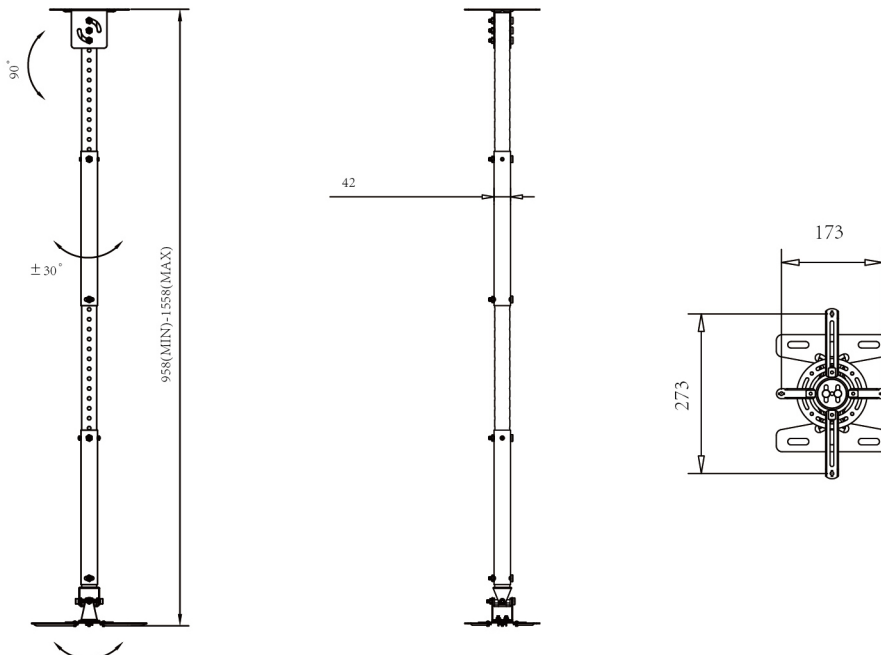

Ergonomics Interactive Projector Mount

NBT718-4

Model	NBT718-4	Color	Black / White	Carton size	43 x 41.5 x 25.8 cm
Mounting diameter	173 x 273 mm	Height adjustment	958-1558 mm	Carton pack	4
Capacity	13.6 kg	Upright distance	540 mm	Carton gross weight	15.6kg
Swivel angles	± 20°	Roll angles	± 20°	Palletized quantity	192
Install direction	360°	VESA range	Not all	20 GP quantity	2380
Material built	SPCC Cold roll steel	Product gross weight	3.68 kg	40 HQ quantity	5600

Unit: mm