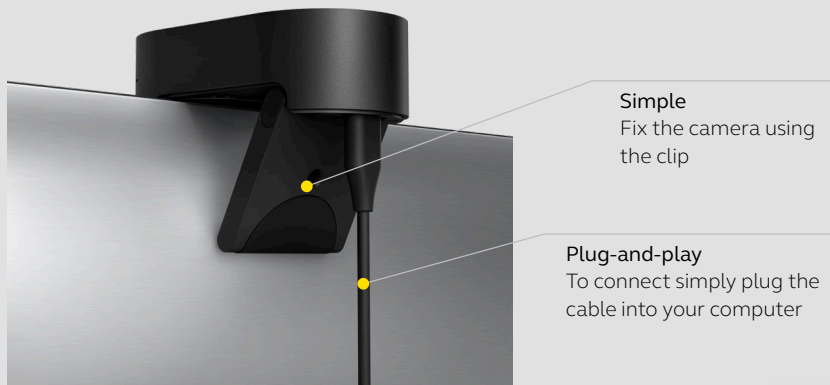

## HOW TO CONNECT - SIMPLE SETUP. INSTANT MEETINGS.

PanaCast 20 is plug-and-play. Simply plug the cable into your computer, fix the camera to the top of your laptop screen or monitor using the clip, and you're good to go – wherever you're working.