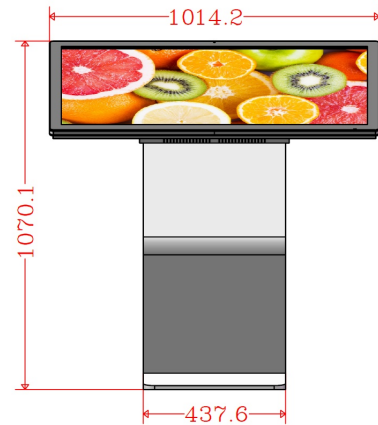

JXD WF435PCT

43" Wayfinder Touch Directory

Destination within your fingertips

Specifications

PANEL	Panel Type Lamp Type Max Resolution Aspect Ratio Contrast Ratio Brightness Response Time	43" TFT LED WLED 1920 x 1080 16:9 (Portrait / Landscape) 1400:1 450cd/m2 8ms
PC SPECIFICATION	CPU Chipset BIOS OS Memory Storage Audio	Intel Core i5 Processor Intel HM76 Intel HD Graphics 4000 Windows 10 Pro 8GB 120 GB SSD Realtek ALC662
CONNECTOR	Rear Panel I/O	HDMI x 3 VGA x 1 RJ-45 x 1 USB 2.0 x 1 Audio I/O (Mic & Line Out)
CONNECTIVITY	LAN WiFi	RJ45 Port, 10/100m Ethernet Built-in WiFi 802.11B G/N

CHOICE OF COLOUR

TOUCH		10 points touch
POWER	Main Power Consumption	AC 100-240V, 50-60Hz 140W
SOUND	Built-in Speaker	2 x 5W
TEMPERATURE	Operating Temperature Storage Temperature	0°C to 40°C -20°C to 60°C
DIMENSION & WEIGHT	Stande Size Stande Weight	1070 x 1014 x 797mm 48kg
STRUCTURE	Material Thickness Glass	MS Steel Plate Frame 1.2 - 1.5mm Slim Smart Design 3mm thickness tempered glass
FEATURE		Moistureproof, Anti-rust treatment, Anti-dust, Static Free
ACCESSORIES		User Manual, Keys, Tools & Screws