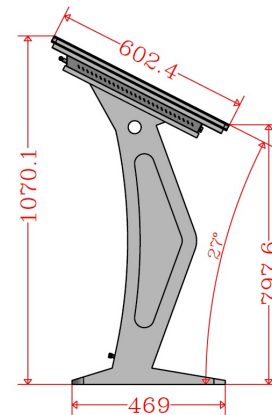

JXD WF435PCT

43" Wayfinder Touch Directory

Destination within your fingertips

Specifications

PANEL	Panel Type Lamp Type Max Resolution Aspect Ratio Contrast Ratio Brightness Response Time	43" TFT LED WLED 1920 x 1080 16:9 (Portrait / Landscape) 1400:1 450cd/m2 8ms
PC SPECIFICATION	CPU Chipset BIOS OS Memory Storage Audio	Intel Core i5 Processor Intel HM76 Intel HD Graphics 4000 Windows 10 Pro 8GB 120 GB SSD Realtek ALC662
CONNECTOR	Rear Panel I/O	HDMI x 3 VGA x 1 RJ-45 x 1 USB 2.0 x 1 Audio I/O (Mic & Line Out)
CONNECTIVITY	LAN WiFi	RJ45 Port, 10/100m Ethernet Built-in WiFi 802.11B G/N

CHOICE OF COLOUR

TOUCH		10 points touch
POWER	Main Power Consumption	AC 100-240V, 50-60Hz 140W
SOUND	Built-in Speaker	2 x 5W
TEMPERATURE	Operating Temperature Storage Temperature	0°C to 40°C -20°C to 60°C
DIMENSION & WEIGHT	Stande Size Stande Weight	1070 x 1014 x 797mm 48kg
STRUCTURE	Material Thickness Glass	MS Steel Plate Frame 1.2 - 1.5mm Slim Smart Design 3mm thickness tempered glass
FEATURE		Moistureproof, Anti-rust treatment, Anti-dust, Static Free
ACCESSORIES		User Manual, Keys, Tools & Screws