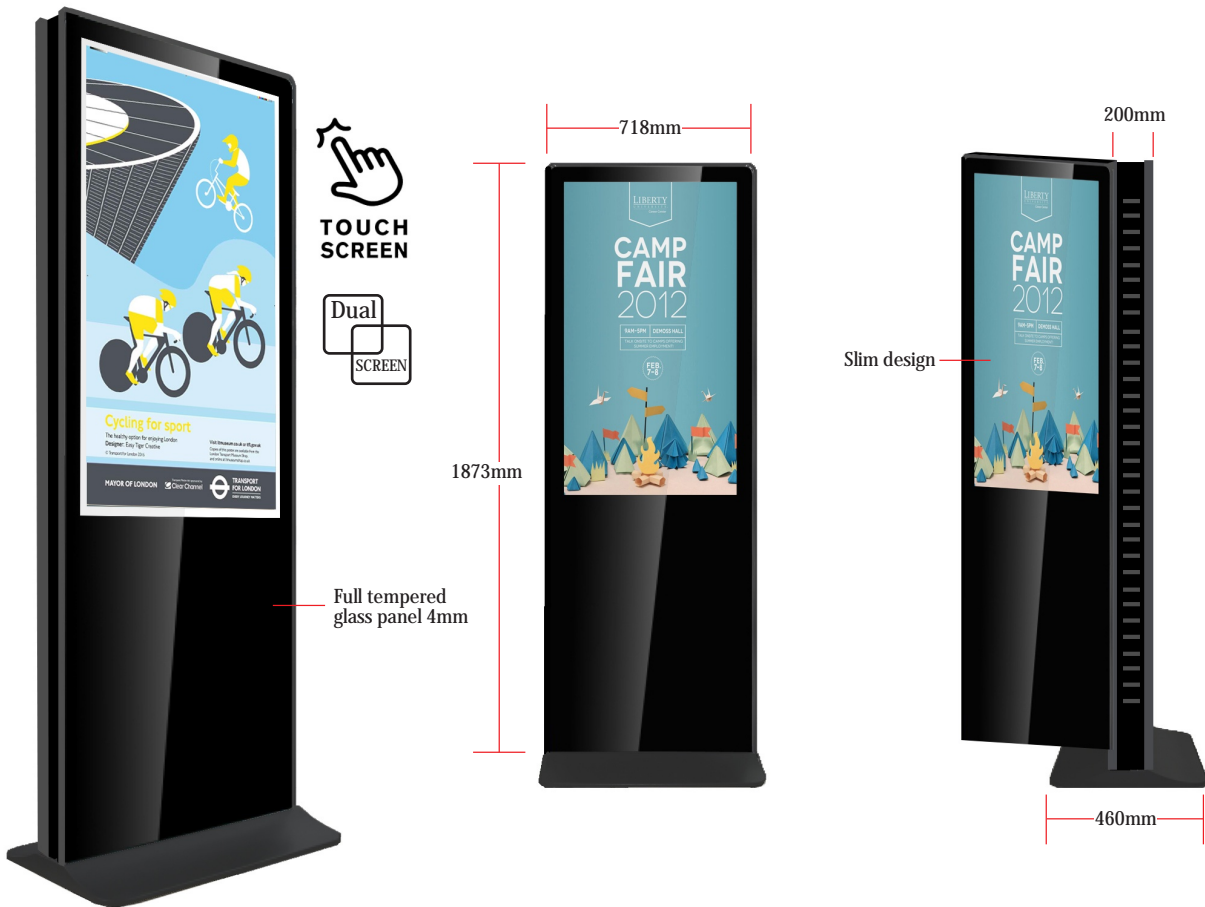

# 49" Touch Screen Dual Digital Signage Standee

Right message at the right time

**JXD DDS490PCT**

## Specifications

PANEL	Panel Type	49" TFT LED	MULTIMEDIA	USB Playback Audio	AAC, AIF, AIFF, ASF, LPCM, M3U, M4A, MP3, MP4, WAV, WMA		
	Lamp Type	WLED		USB Playback Picture	BMP, GIF, JPEG, JPG		
PC SPECIFICATION	Max Resolution	1920 x 1080	TOUCH	USB Playback Video	M2TS, M4V, MK3D, MKV, MP4, MPEG MPG, MTS, TS, TTS, VOB, WMV		
	Aspect Ratio	16:9 (Portrait / Landscape)		POWER	Operating Temperature	0°C to 40°C	
	Contrast Ratio	1400:1	SOUND			Storage Temperature	-20°C to 60°C
	Brightness	500cd/m2		TEMPERATURE	DIMENSION & WEIGHT		Standee Size
	Response Time	8ms	CONNECTOR			Base	718 x 48 x 460mm
	Display Area	1102 x 638mm		CONNECTIVITY	Structure		Standee Weight
	Panel Size	1873 x 718 x 200mm	LAN			Material	Thickness
	CPU	Intel Celeron Quad Core Processor, 2.0 Ghz		RJ45 Port, 10/100m Ethernet	WIFI		
		Chipset	Intel HM76			3G (Optional)	WCDMA
	BIOS	Intel HD Graphics 4000	HDMI x 1	VGA x 1	RJ-45 x 1		
OS	Windows 10 IOT	HDMI x 1				VGA x 1	RJ-45 x 1
Memory	4GB RAM, 120GB SSD		HDMI x 1	VGA x 1	RJ-45 x 1		
Audio	Realtek ALC662	HDMI x 1				VGA x 1	RJ-45 x 1
Ethernet LAN	2 x RTL8111e LAN		HDMI x 1	VGA x 1	RJ-45 x 1		