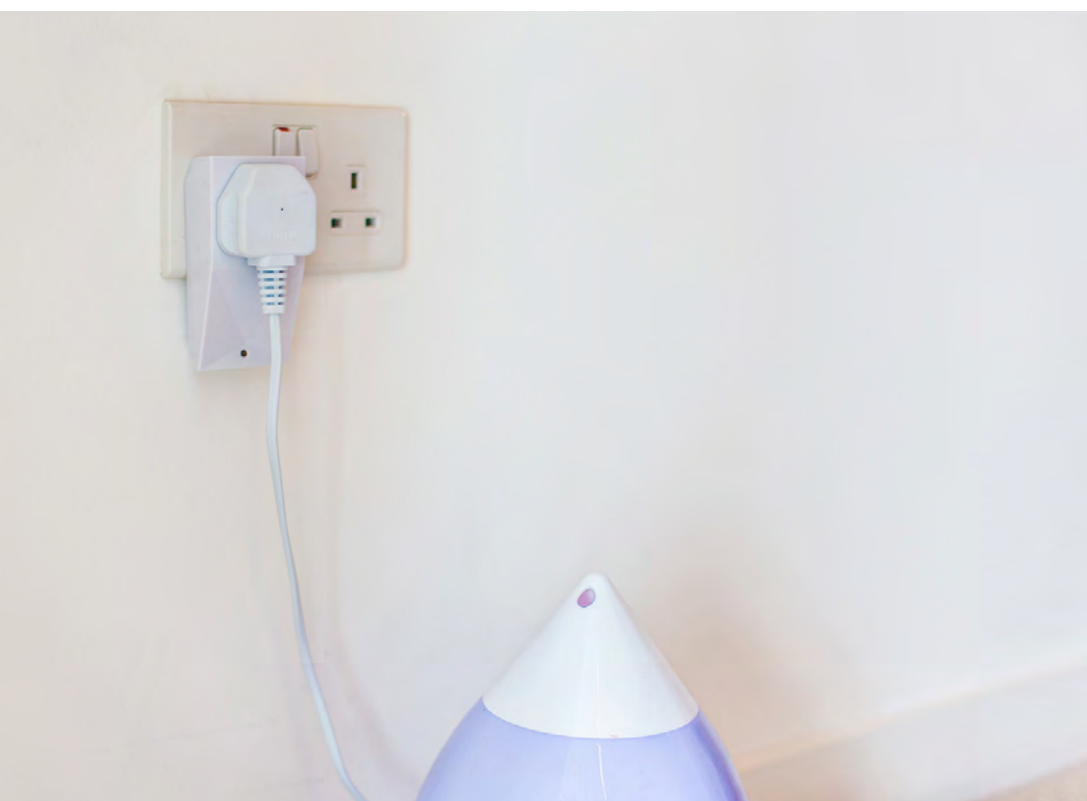

This smart plug allows you to intelligently control any electrical device in your home. For example, plug a bedside lamp into a smart socket to be able to switch it on/off via the app or via a Touch switch.

Option

Air

INSPIRATION

Be inspired as you decide the additional features & finishes for your smart home.

View the various accessories included in this catalogue installed in different settings to best imagine these in your home. Remember to speak with your Loxone installer about the colours & options available for the accessories you would like to include.