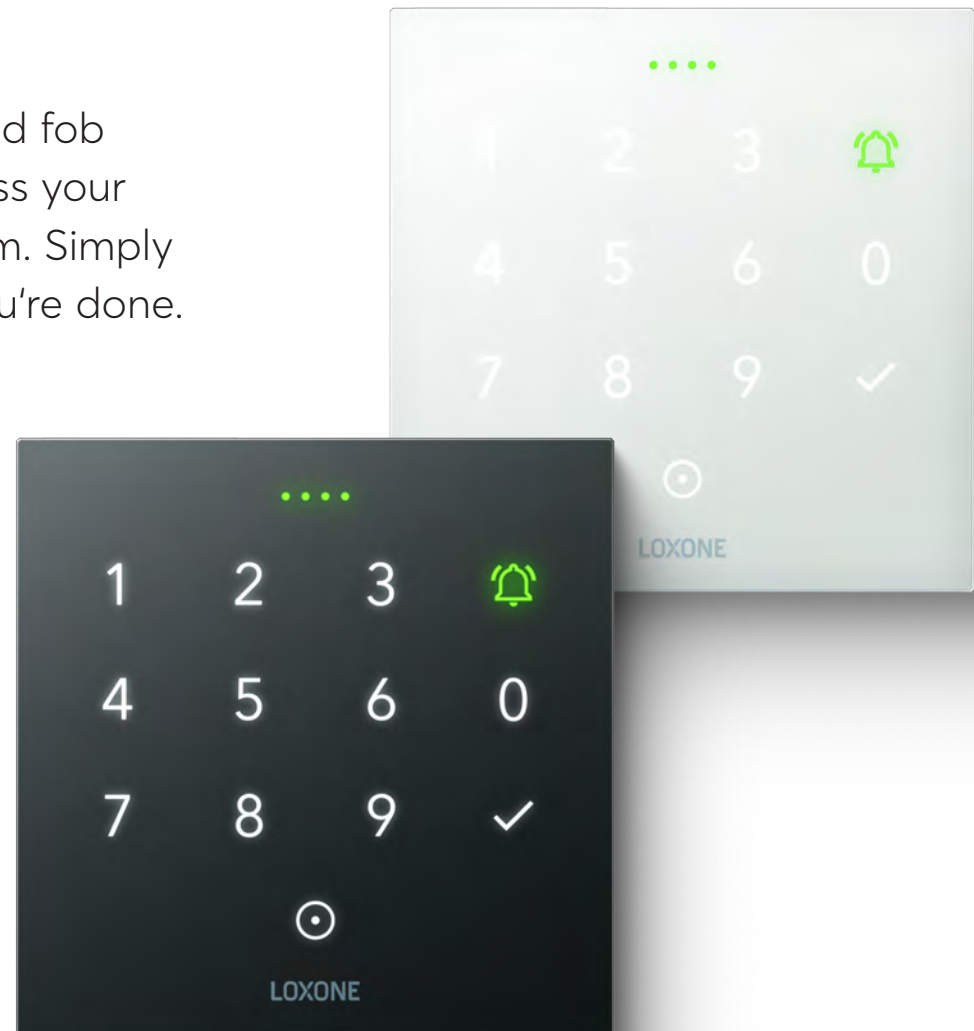

NFC Code Touch

A minimalist touch keypad with doorbell and fob reader, which can be used to securely access your home or to arm & disarm your burglar alarm. Simply enter your code or present your fob and you're done.

- » Access your home with a fob or PIN code
- » Smart doorbell with app notifications
- » Create one-off or time-based PIN codes in the app to give a friend or family member access to your home
- » Can be used for doors, gates, and garages
- » Backlit keypad with a glass face
- » Can be installed with the Intercom for extra functionality
- » Entries are viewable in the app so you can check if the children got home from school, for example

Colour

 Anthracite

 White

Option

 Air

 Tree

Intercom

A beautiful HD video intercom that allows you to see and speak with anyone at your front door, even when you're not at home.

- » App notifications when someone rings the doorbell
- » View the video feed at any time in the app
- » View photos of recent visitors in the app
- » Play pre-defined messages when you're not available, i.e. "leave the parcel around the side"
- » Can be installed with the NFC Code Touch for extra functionality
- » Interactive bell button lights up as someone approaches