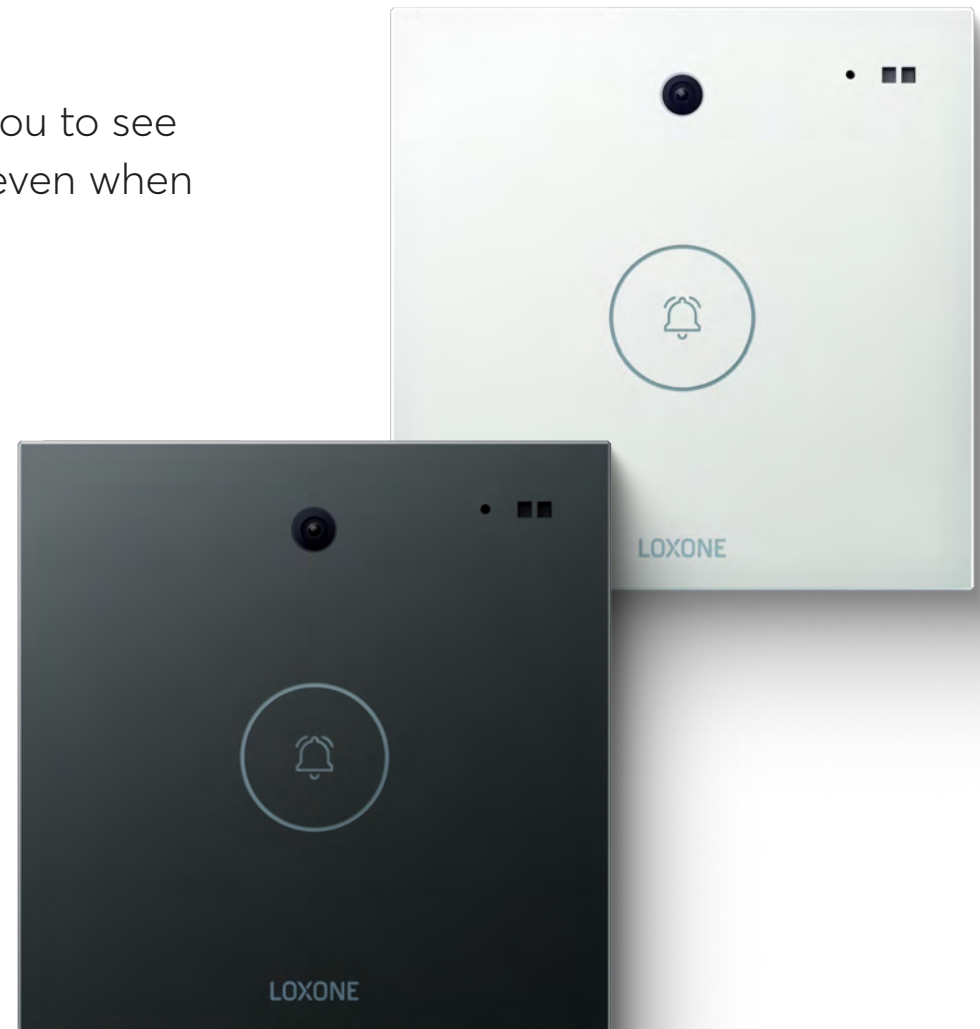

- » App notifications when someone rings the doorbell
- » View the video feed at any time in the app
- » View photos of recent visitors in the app
- » Play pre-defined messages when you're not available, i.e. "leave the parcel around the side"
- » Can be installed with the NFC Code Touch for extra functionality
- » Interactive bell button lights up as someone approaches

Colour

 Anthracite

 White

Option

 Tree

OTHER

Whether it's room-by-room heating control, intelligent monitoring & management of your energy usage, precise weather data for your exact location, phone call notifications if something is amiss, or a wide range of other smart features for your home - these accessories offer more convenience based on the features you've chosen to have in your home.