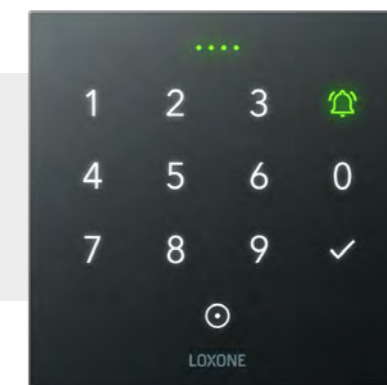

Options

Throughout this catalogue, you'll see accessories available with different options. These mostly relate to whether they may require additional cables (Tree or PWM) or can be added wirelessly (Air). Your Loxone installer can advise what is suitable for your installation.

Air

Tree

PWM

Contents

Controls
6

Sensors
12

Lighting
18

Audio
24

Access
28

Other
32

CONTROLS

The traditional light switch is familiar, reliable and easy to use. We believe that you should be able to add smart features to your home without sacrificing any of this. That's why we've developed a range of control products, from switches to remotes, which have a simple and unified layout. They're designed to still offer that familiarity and ease of use and are available in different finishes to complement a variety of interiors. Take a look at all of the options available to you.

Touch

A simple, unified switch that allows you to easily control the features you've chosen to have in your home.

- » 5 touch points to control features such as lighting, music, etc.
- » Supports single & double taps to give you even more flexibility
- » Audible click feedback when tapped
- » Built-in temperature & humidity sensors removing the need for a separate thermostat (only available on some options)
- » 80mm high-grade plastic square