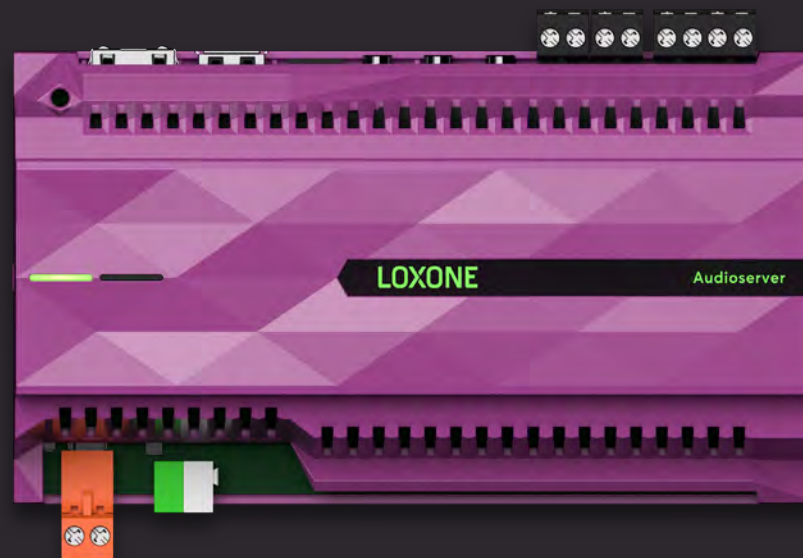

Audioserver

The Audioserver works in the background to bring high-quality sound to the rooms you've chosen to have audio in. Think of it as the brain of your audio system. It is installed behind the scenes and allows you to play and control music in the chosen rooms in your home as well as giving you other intelligent audio features.

- » Listen to music & radio stations with support for Spotify, TuneIn & Apple AirPlay
- » Easy control of all audio from the app
- » Record voice notes and play them in select rooms
- » Choose music or a radio station that automatically plays to wake you up in the morning
- » Play a doorbell chime in selected rooms when you've got a visitor
- » Play music from your personal digital collection
- » Works with different types of speakers