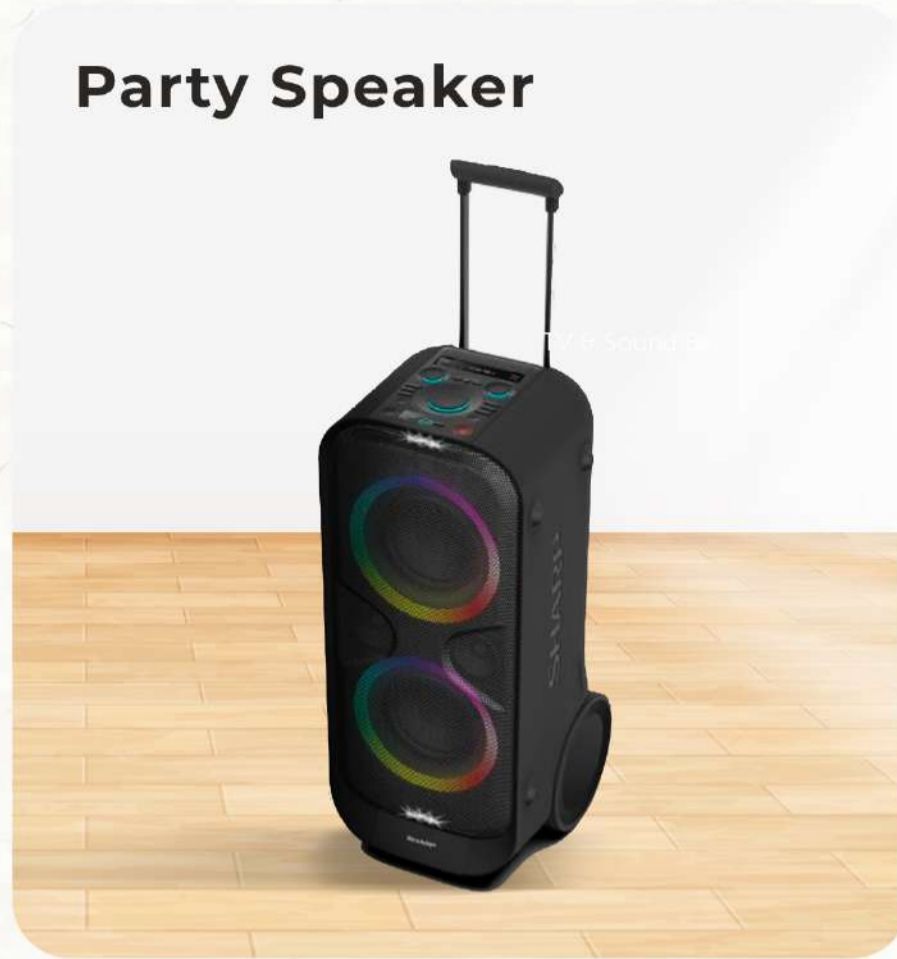

Contemporary Features

Party Speaker

PS955

- Total Output Power: RMS 60W
- Lithium-Ion 10000mAh Rechargeable Battery
- FM Tuner/Bluetooth/USB/Audio In
- Multi Device Pairing (Up to 2 devices simultaneously)
- TWS Mode - Connect 2 units wirelessly for stereo effect
- 2-Mic Karaoke Input/Microphone (x1) included
- Flashing RGB LED Light with 2 Top & Bottom Strobe Light
- Party Chain Mode, 5 Preset EQ (Flat/Jazz/Classic/Pop/Rock)